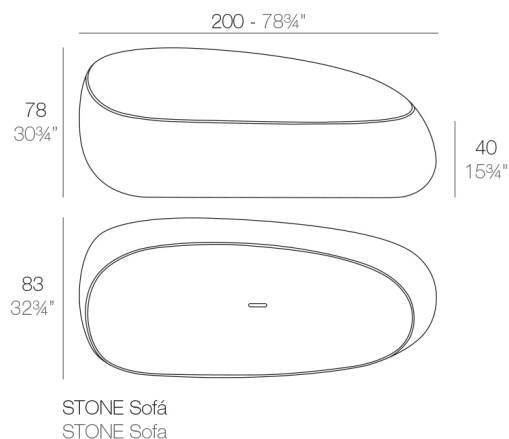

FINISHES

BASIC

Ref. 55005

Matt Polyethylene

- ☐ ICE
- ☐ WHITE
- ☒ BLACK
- ☐ BRONZE
- ☐ STEEL
- ☐ ANTHRACITE
- ☐ RED
- ☐ PISTACHIO
- ☐ ORANGE
- ☐ KHAKI